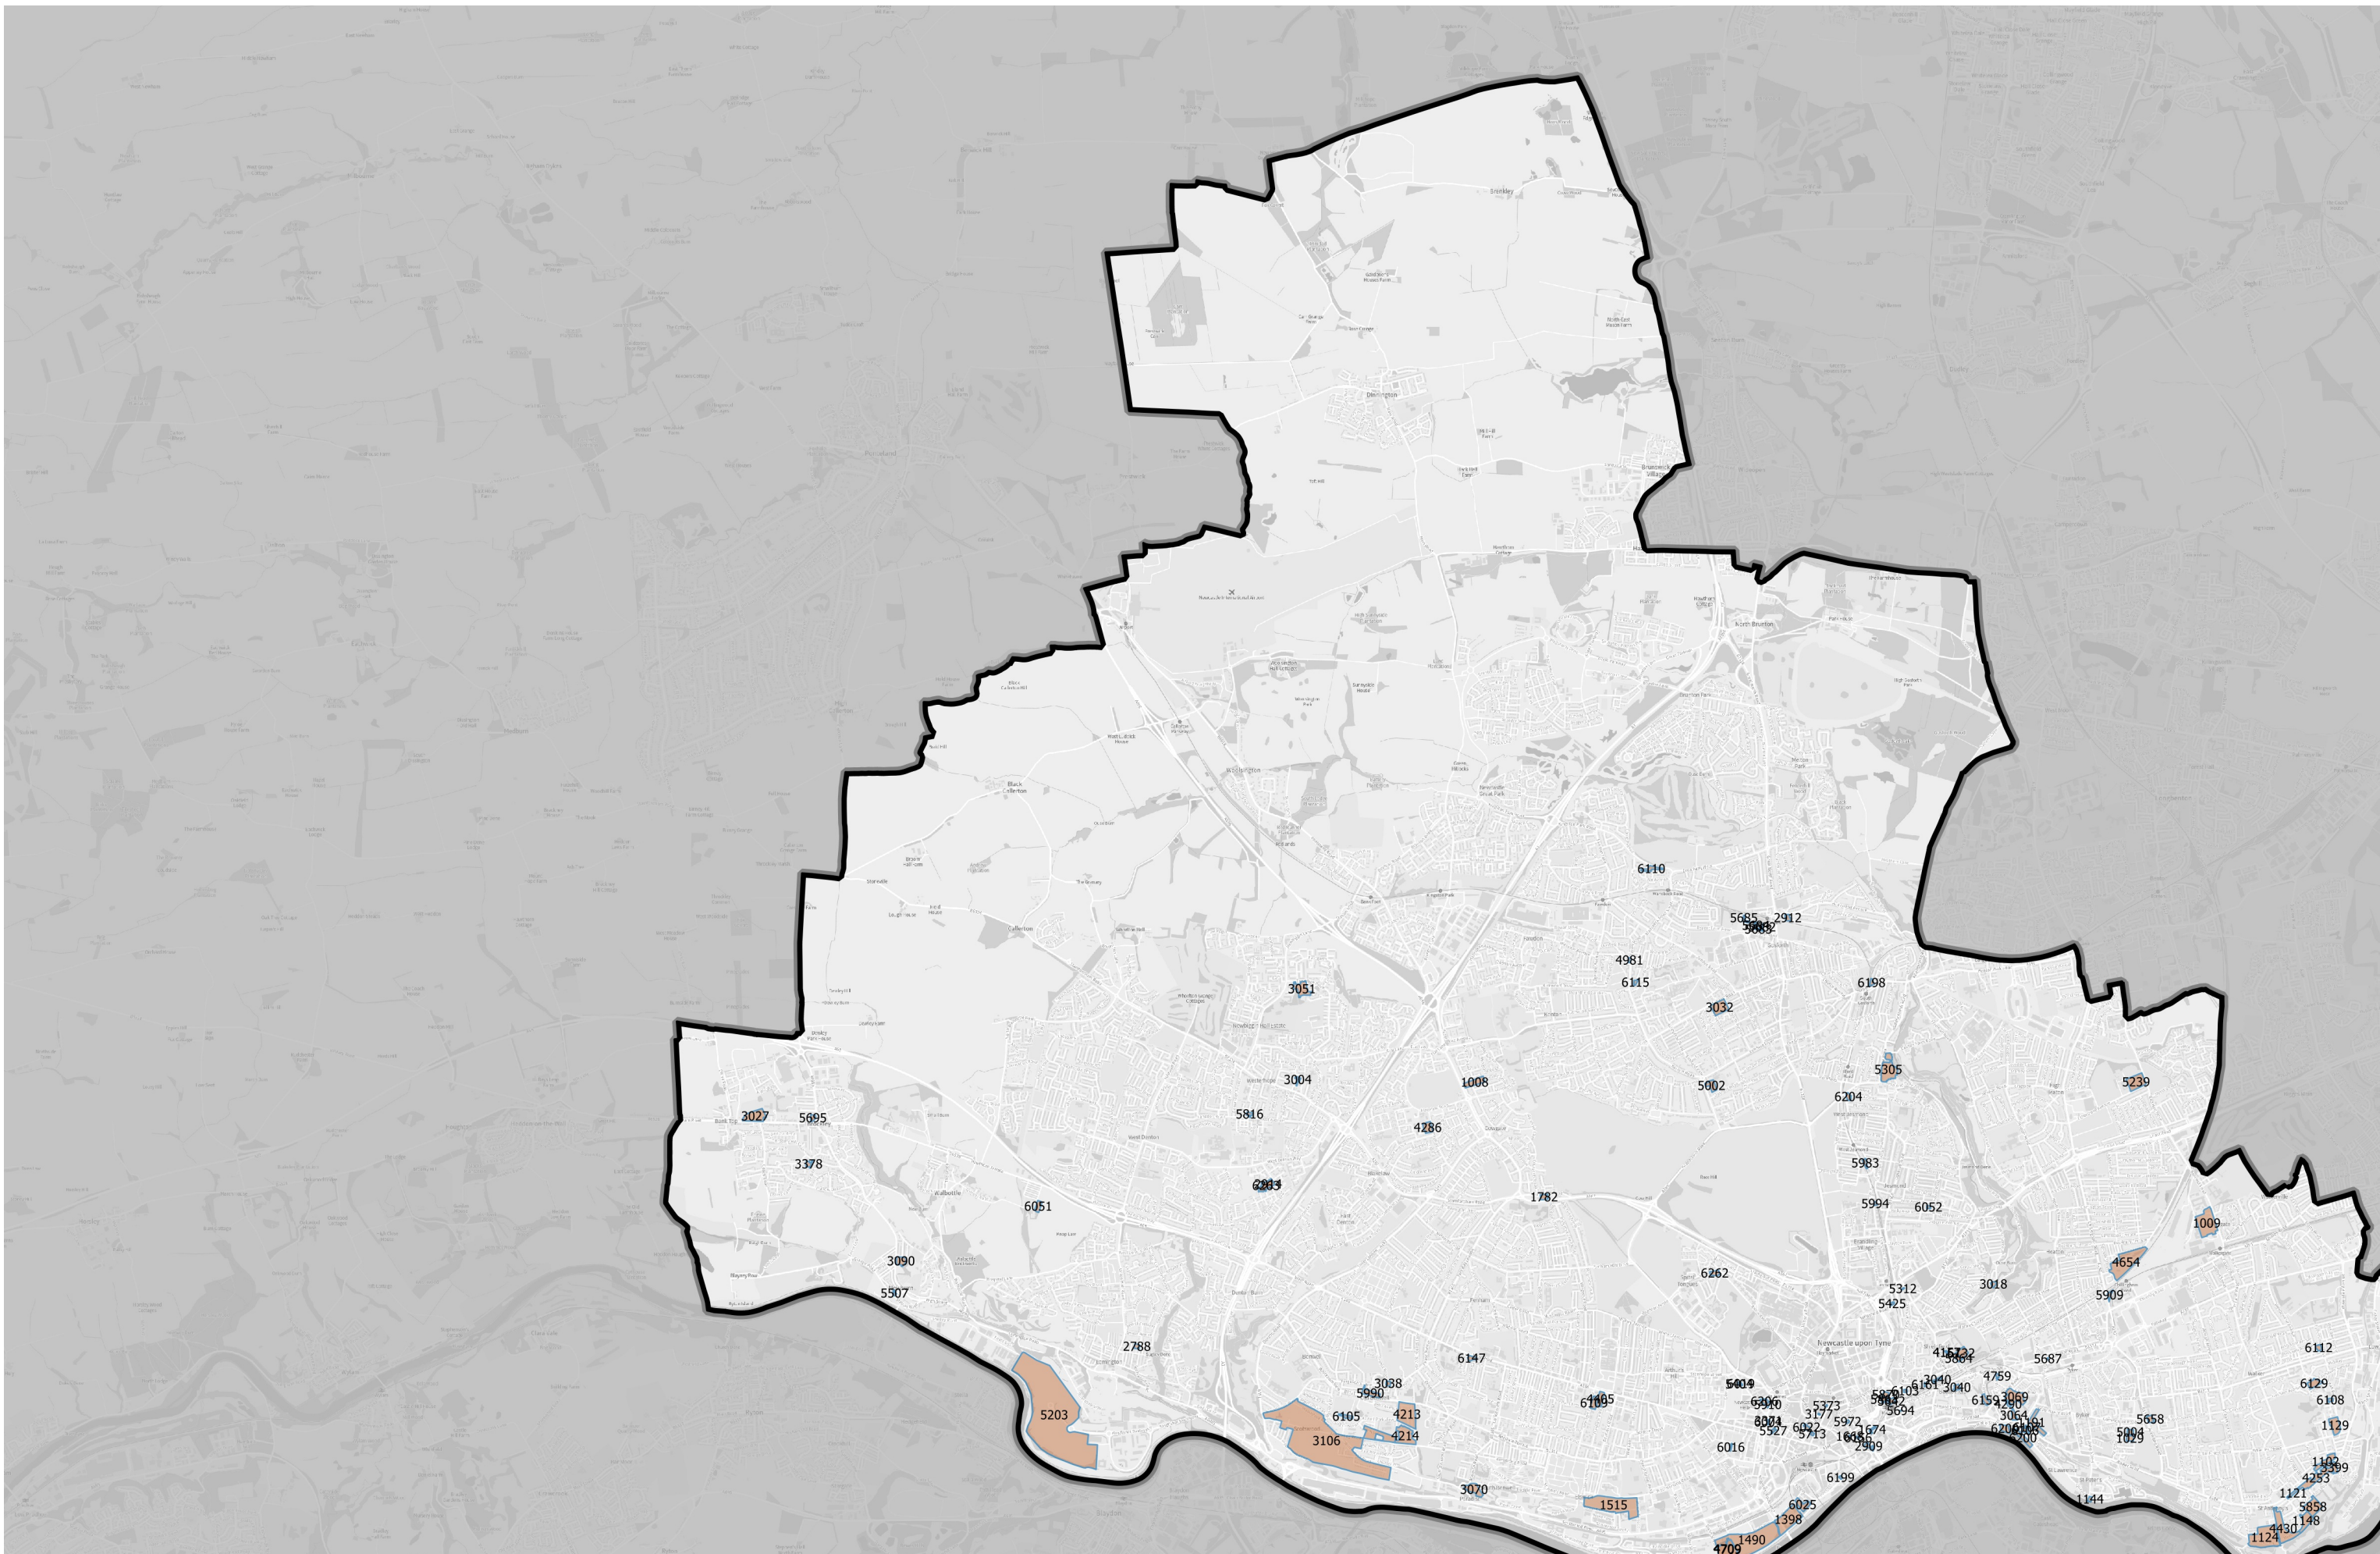

Published By SE  
 Date: 22/12/2023  
 © Crown Copyright and database right  
 [2023]. Ordnance Survey [100019569].

**Sites on the Brownfield Register (December 2023)**  
 West sub-area

Published By SE  
Date: 22/12/2023  
© Crown Copyright and database right  
[2023]. Ordnance Survey [100019569].

**Sites on the Brownfield Register (December 2023)**  
Outer sub-area

Published By SE  
 Date: 22/12/2023  
 © Crown Copyright and database right  
 [2023]. Ordnance Survey [100019569].

**Sites on the Brownfield Register (December 2023)**  
 North sub-area