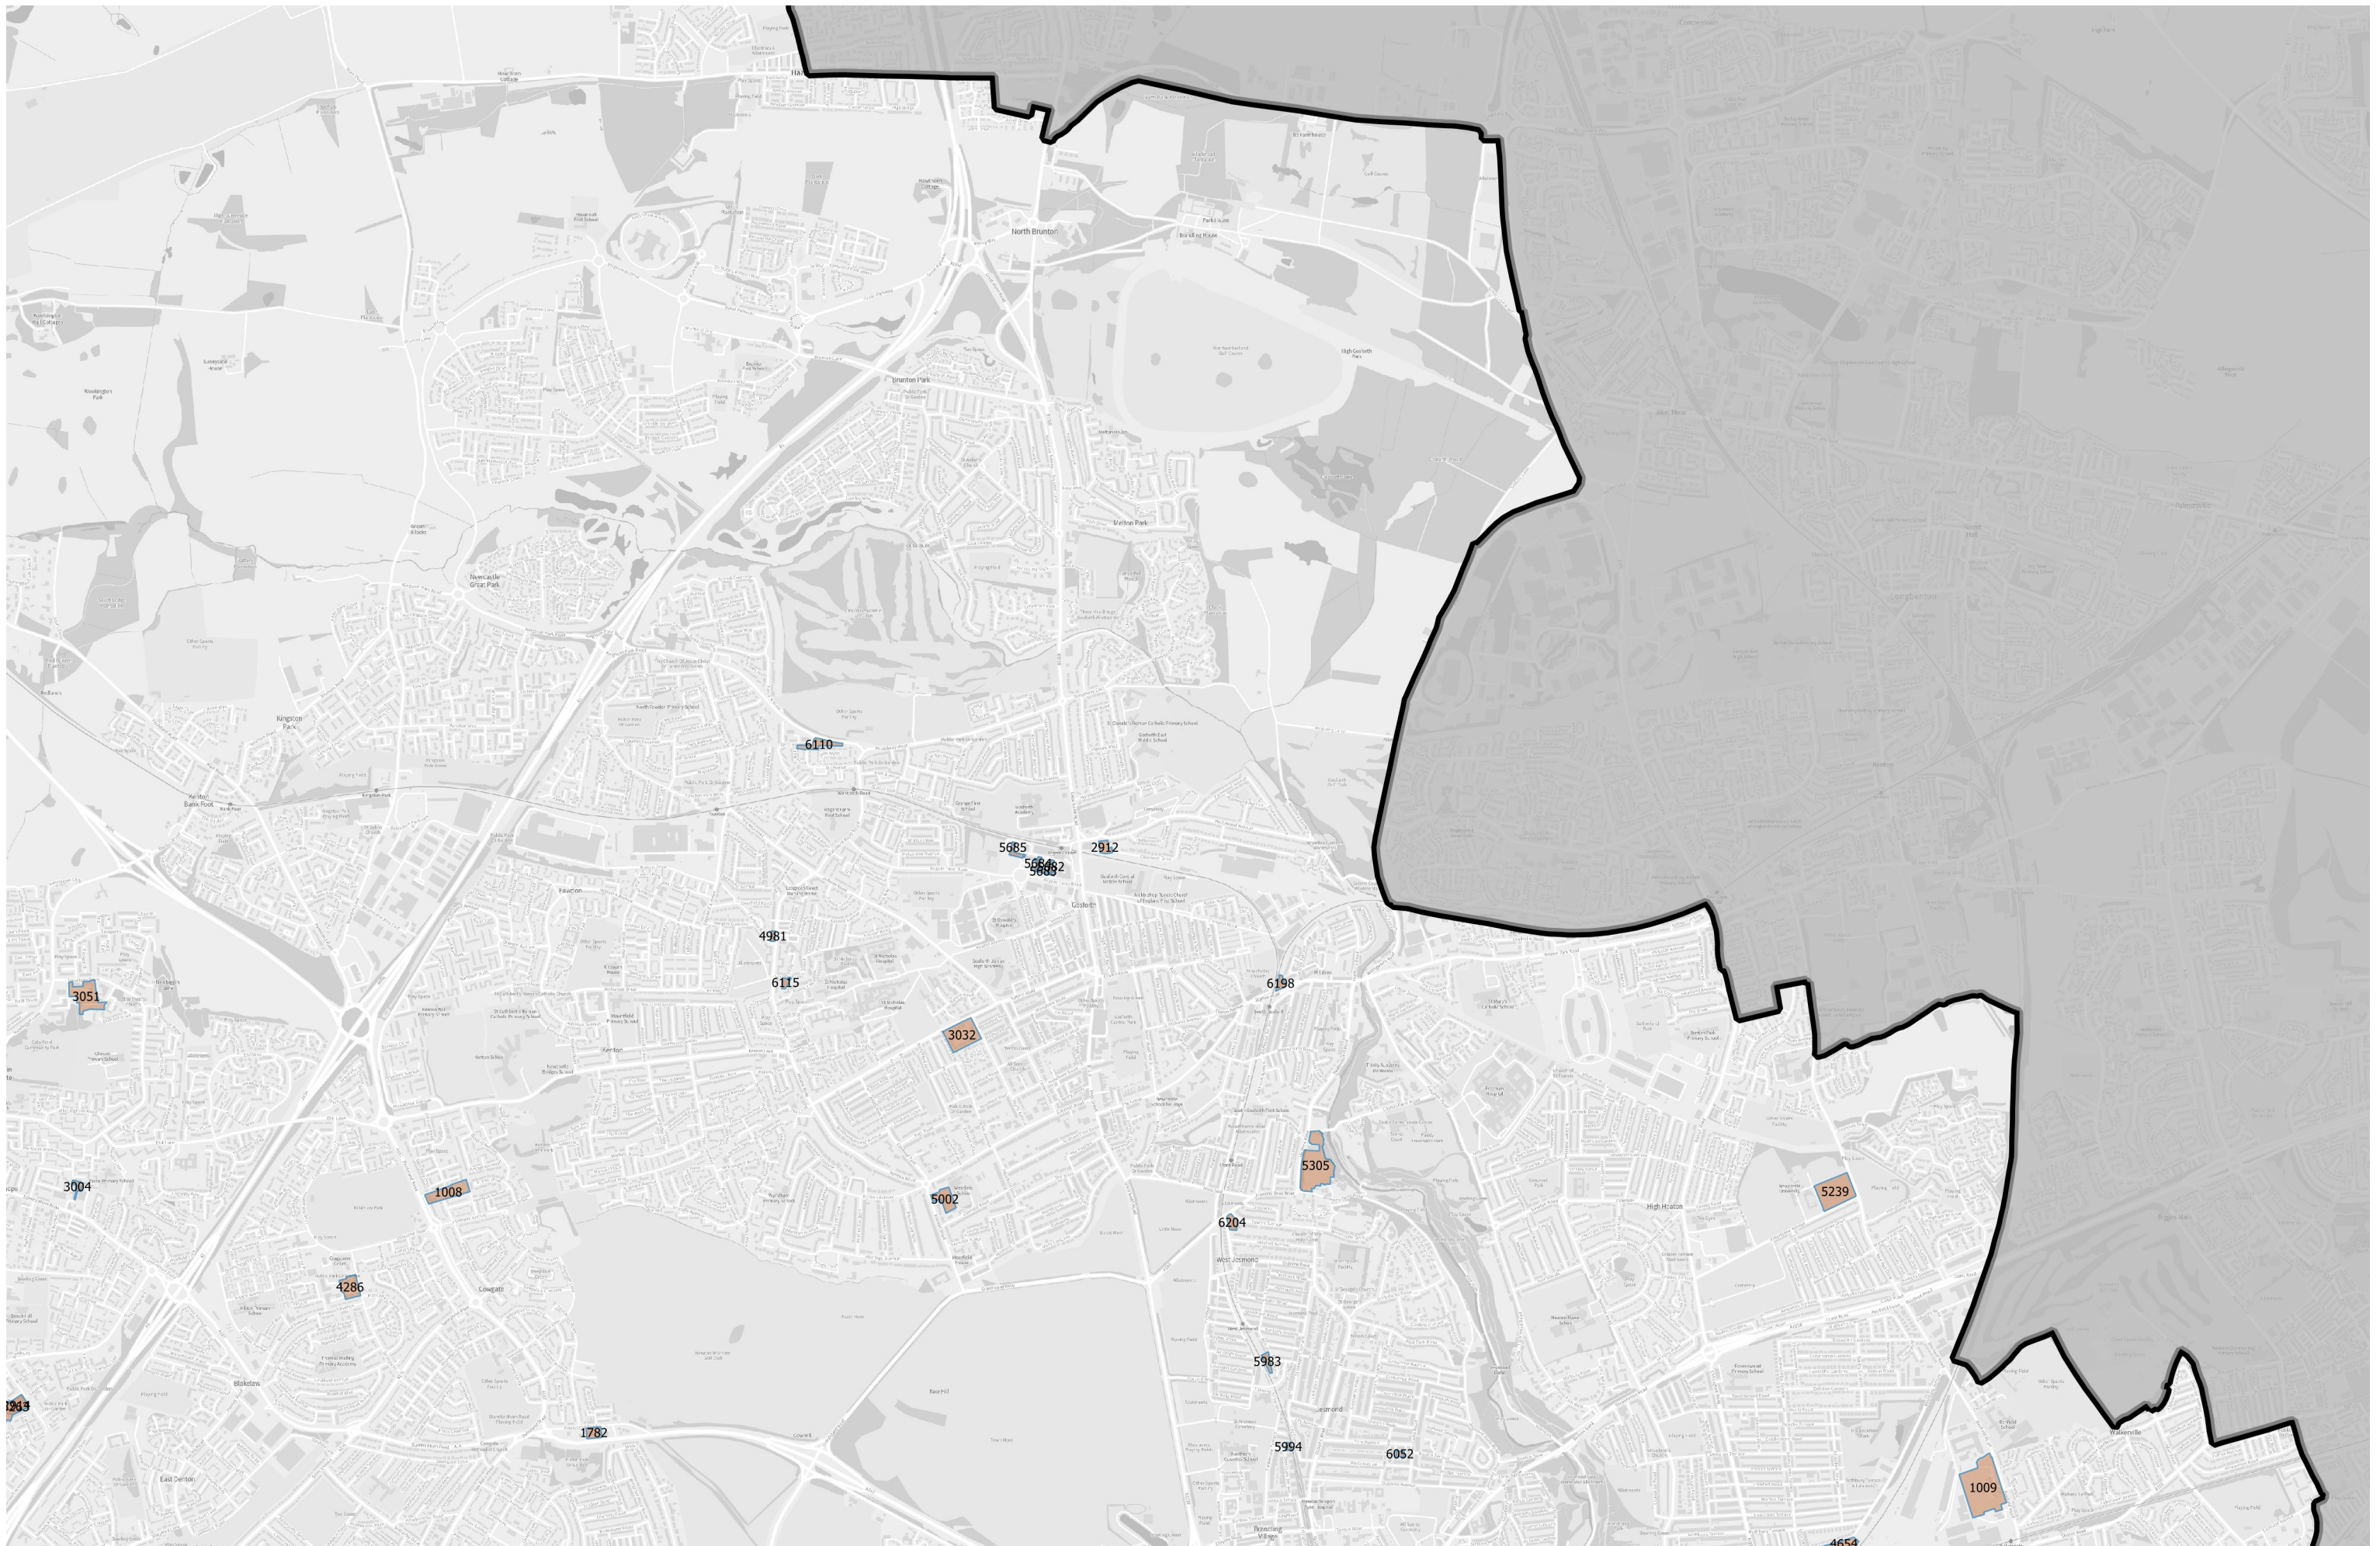

Published By SE  
 Date: 22/12/2023  
 © Crown Copyright and database right  
 [2023]. Ordnance Survey [100019569].

**Sites on the Brownfield Register (December 2023)**  
 West sub-area

Published By SE  
Date: 22/12/2023  
© Crown Copyright and database right  
[2023]. Ordnance Survey [100019569].

**Sites on the Brownfield Register (December 2023)**  
Outer sub-area

Published By SE  
 Date: 22/12/2023  
 © Crown Copyright and database right  
 [2023]. Ordnance Survey [100019569].

**Sites on the Brownfield Register (December 2023)**  
 North sub-area