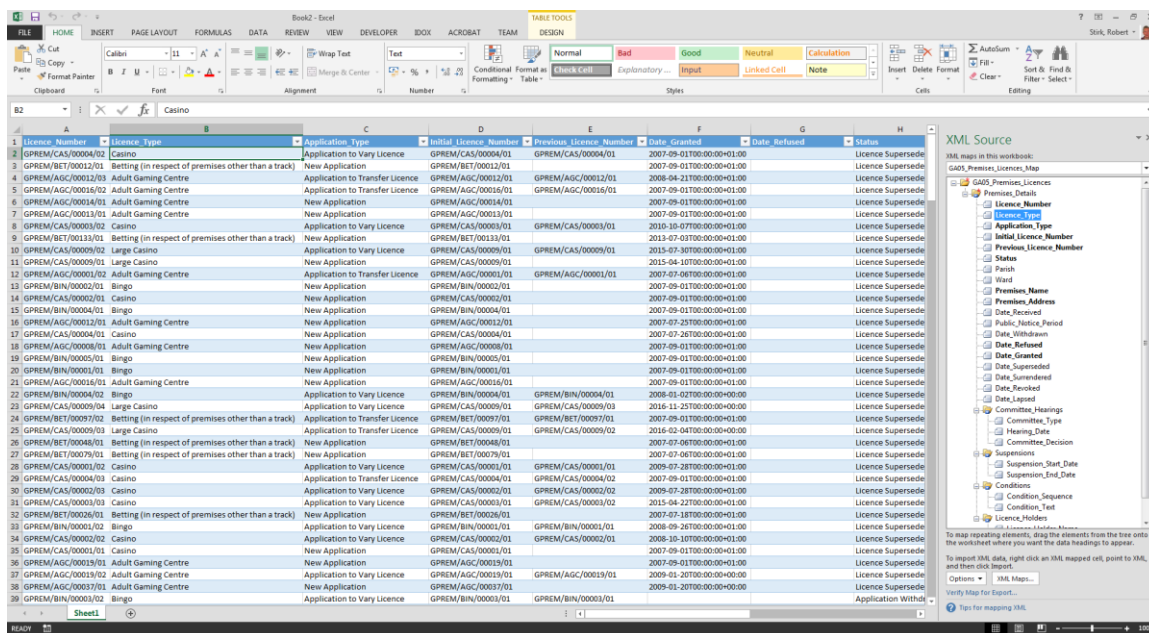

If you selected 'Use the XML Source task pane' you will now see a screen that looks similar to the following image.

The area on the right is a list of all the fields included in the dataset that you can drag to your spreadsheet.

Once you have added the fields you want, right click in the area shaded blue and select XML - refresh XML data.

Excel should now be displaying the data for the fields you have selected.

You can now use the drop down arrows next to each column heading to sort or filter the data. The following 2 images show how to sort the data by the Licence_Number column.